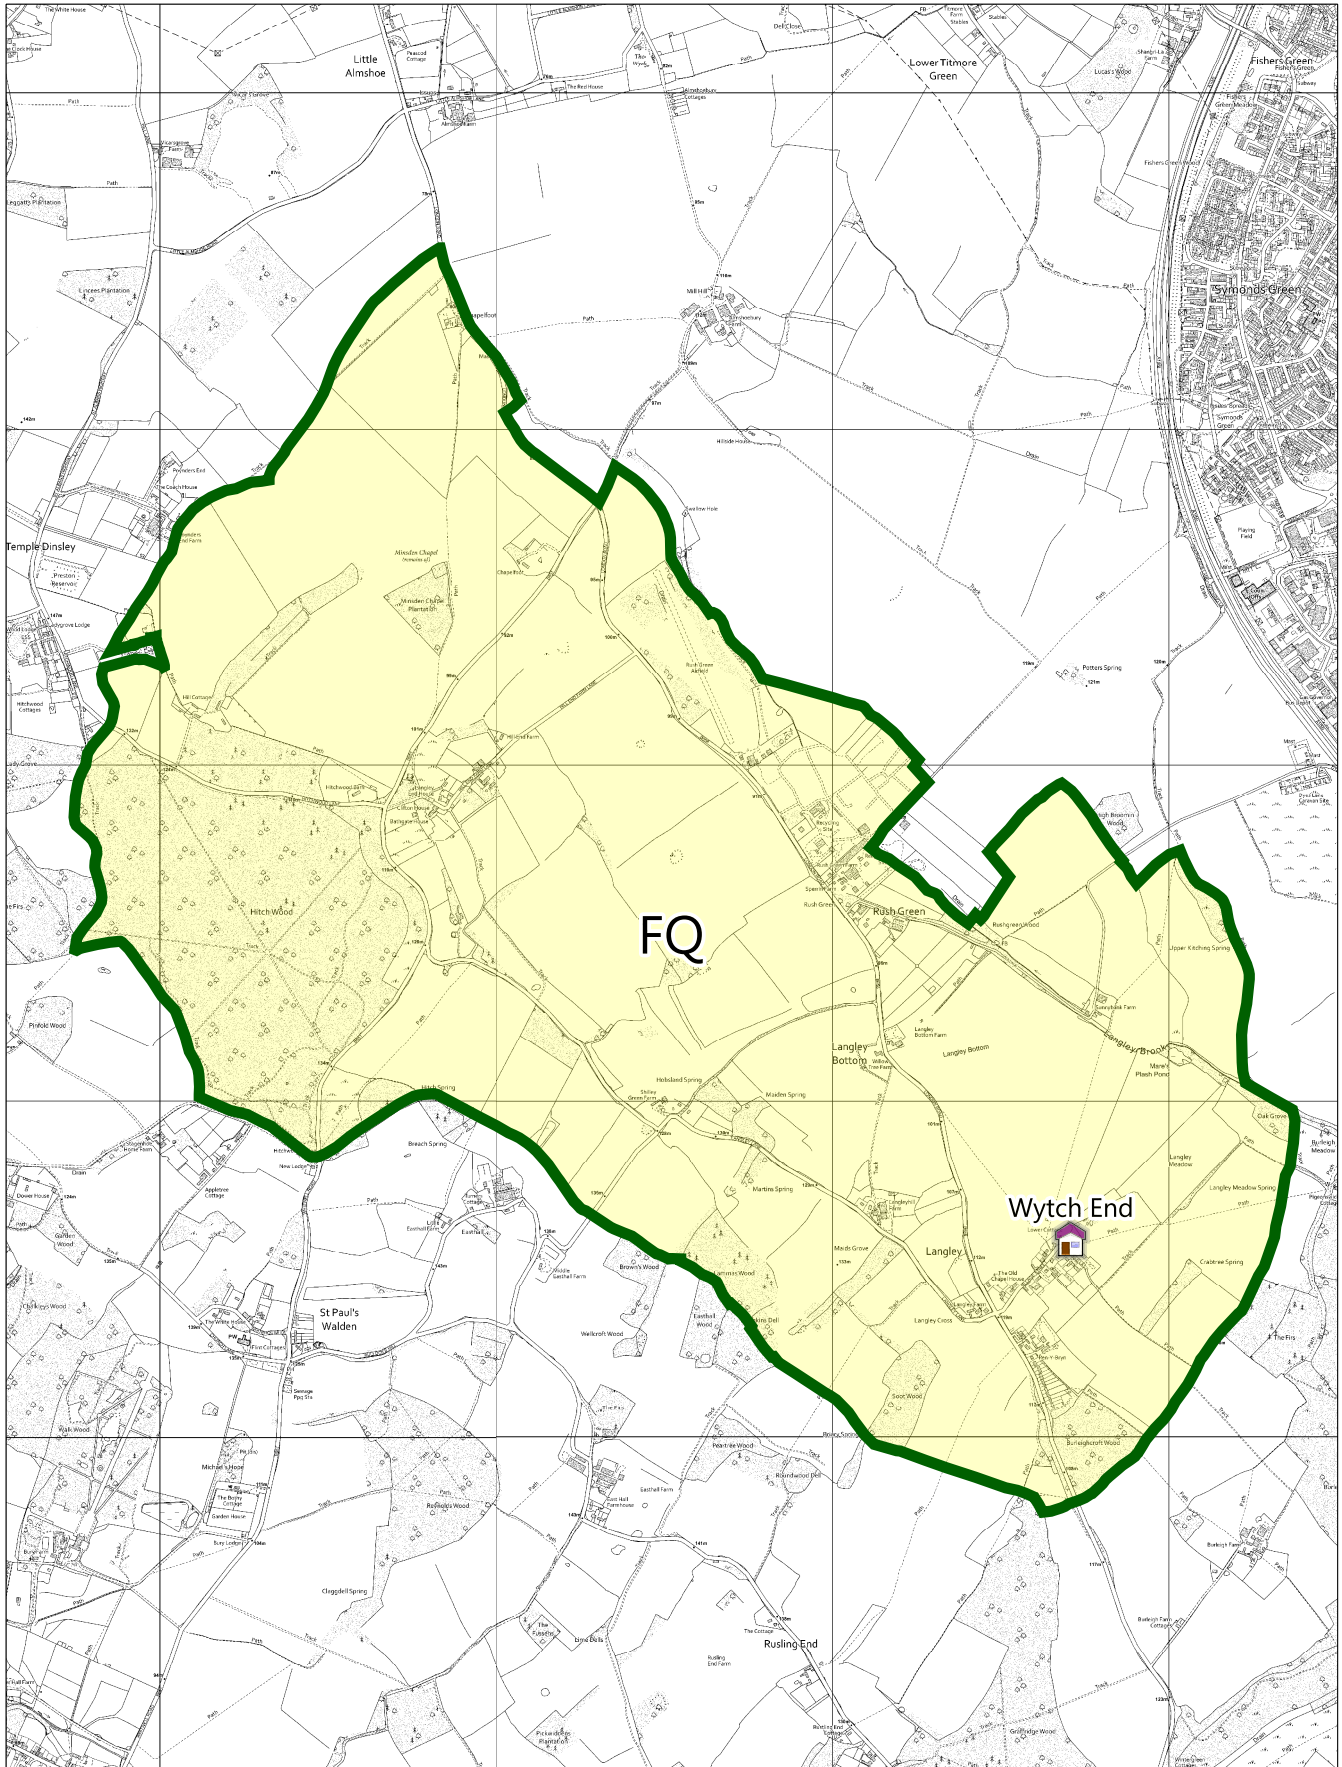

Wytch End - Hitchwood, Offa and Hoo Ward

Wytch End, Homefield Lane, Langley, Herts, SG4 7PP

NORTH HERTFORDSHIRE DISTRICT COUNCIL

Scale: 1:22500
Date: 22:08:19

© Crown copyright and database rights 2019 Ordnance Survey 100018622